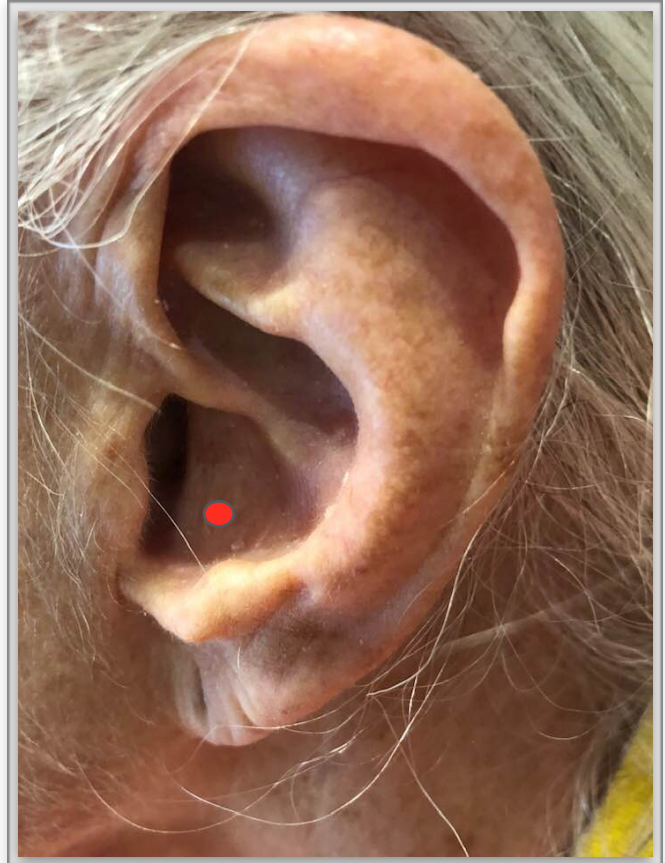

Linda's Ears with Acu Point for Heart

Tellington
TTouch-for-You®
Co-Creating Heaven-on-Earth
Ear Exploration

Sandy's Ears with Acu Point for Intestines

Tellington
TTouch-for-You®
Co-Creating Heaven-on-Earth
Ear Exploration

Elinor's Ears with Acu Points for Lungs

Tellington
TTouch-for-You®
Co-Creating Heaven-on-Earth
Ear Exploration

Linda's Ear with all 3 Acu Point Locations for:

- * Heart - Red
- * Lungs - Yellow
- * Intestines - Blue
- * Shock - Green