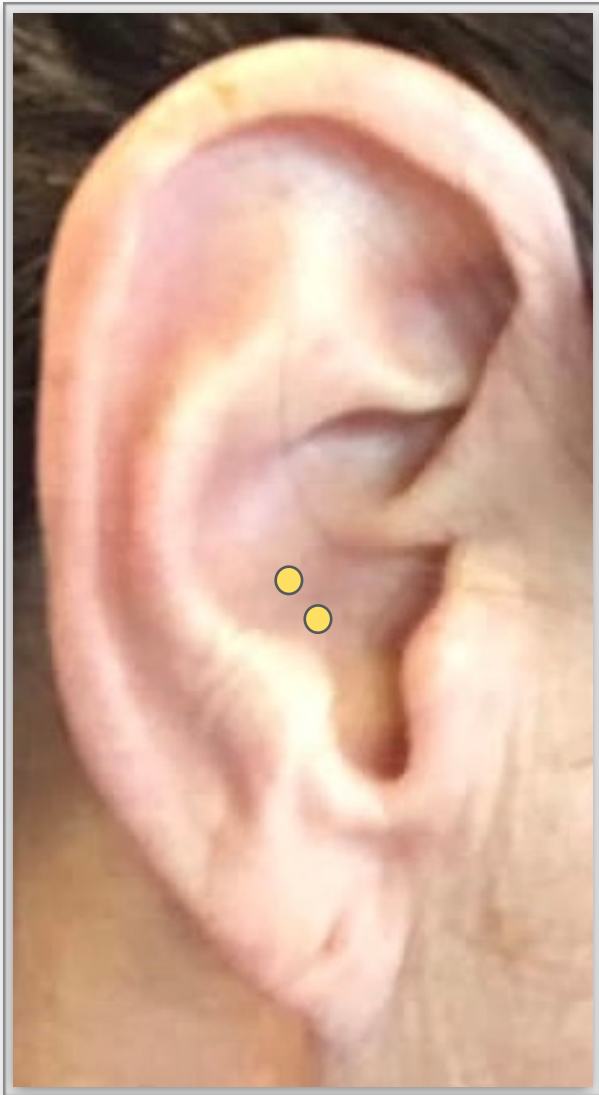

Linda's Ears with Acu Point for Heart

Tellington
TTouch-for-You®
Co-Creating Heaven-on-Earth
Ear Exploration

Sandy's Ears with Acu Point for Intestines

Tellington
TTouch-for-You®
Co-Creating Heaven-on-Earth
Ear Exploration

Elinor's Ears with Acu Points for Lungs

Tellington
TTouch-for-You®
Co-Creating Heaven-on-Earth
Ear Exploration

Linda's Ear with all 3 Acu Point Locations for:

- * Heart - Red
- * Lungs - Yellow
- * Intestines - Blue
- * Shock - Green