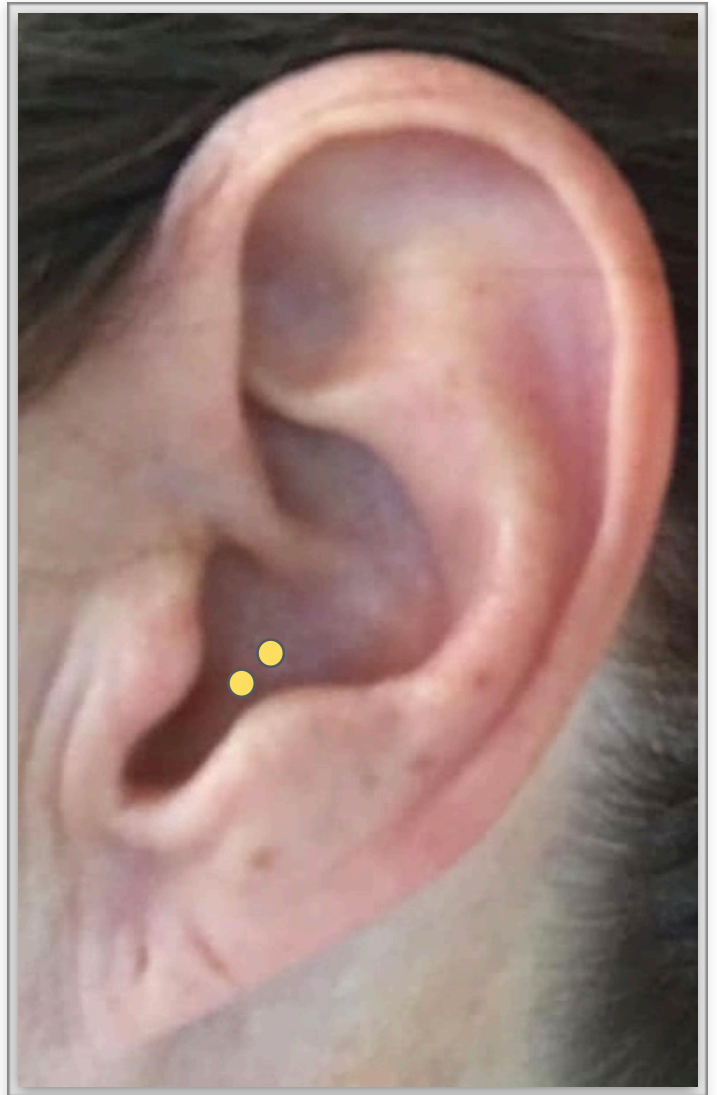

Linda's Ears with Acu Point for Heart

Tellington
TTouch-for-You®
Co-Creating Heaven-on-Earth
Ear Exploration

Sandy's Ears with Acu Point for Intestines

Tellington
TTouch-for-You®
Co-Creating Heaven-on-Earth
Ear Exploration

Elinor's Ears with Acu Points for Lungs

Tellington
TTouch-for-You®
Co-Creating Heaven-on-Earth
Ear Exploration

Linda's Ear with all 3 Acu Point Locations for:

- * Heart - Red
- * Lungs - Yellow
- * Intestines - Blue
- * Shock - Green